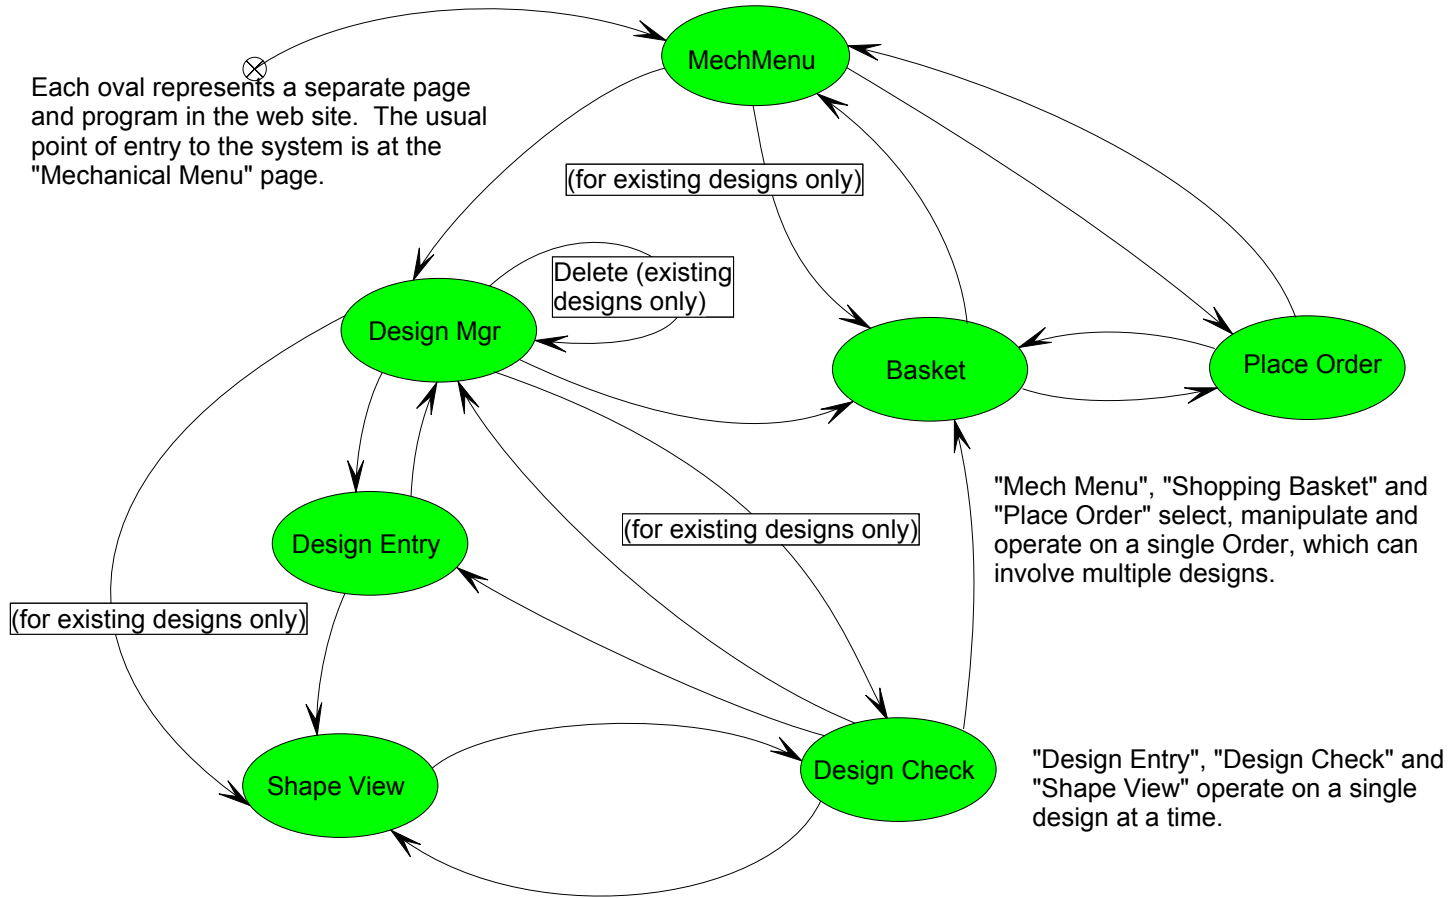

Each oval represents a separate page and program in the web site. The usual point of entry to the system is at the "Mechanical Menu" page.

Mechanical Parts - On line Design & Ordering System